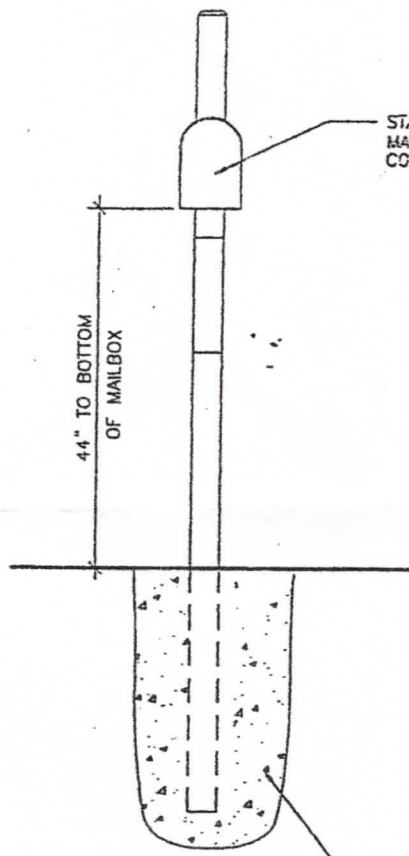

STANDARD 4" x 4"  
 PRESSURE TREATED  
 OR CEDAR PRE-FAB  
 MAILBOX POST  
 COLOR: WHITE

STANDARD #1 OR #2  
 MAILBOX  
 COLOR: BLACK

POST SET  
 IN CONCRETE

**A**  
 SIDE ELEVATION  
 SCALE: 1/2" = 1'-0"

**B**  
 FRONT ELEVATION  
 SCALE: 1/2" = 1'-0"

ITEM	TYPE
MAILBOX	STANDARD #1 OR #2 COLOR: BLACK
POST	STANDARD 4"X4" PRESSURE TREATED OR CEDAR PRE-FAB MAIL BOX POST COLOR: WHITE

EXHIBIT "E"

STANDARD SUBDIVISION MAILBOX KEEHNER MEADOWS	DATE OF DETAIL: 04/21/99	DRAWN BY: MJM	SHEET NO.  1
	LAST REVISION: 08/22/01	CHECKED BY: MJM	
	DATE ISSUED: 08/22/01		
	mailbox.dwg 08/22/01 2:36:55 pm EST		